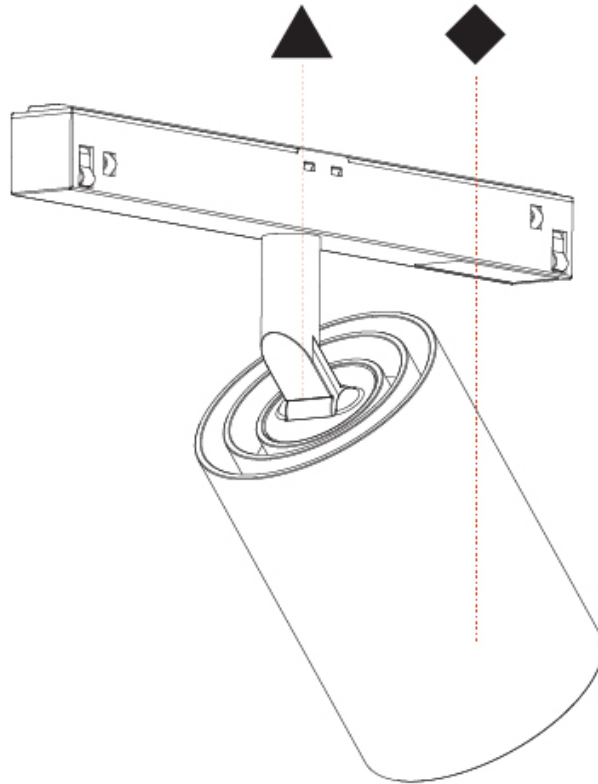

CENTRIQ FOR CLICKTRACK TRACK

A3T109-

PROJECT _____

TYPE _____

SPECIFIER _____

QUANTITY _____

DATE _____

A