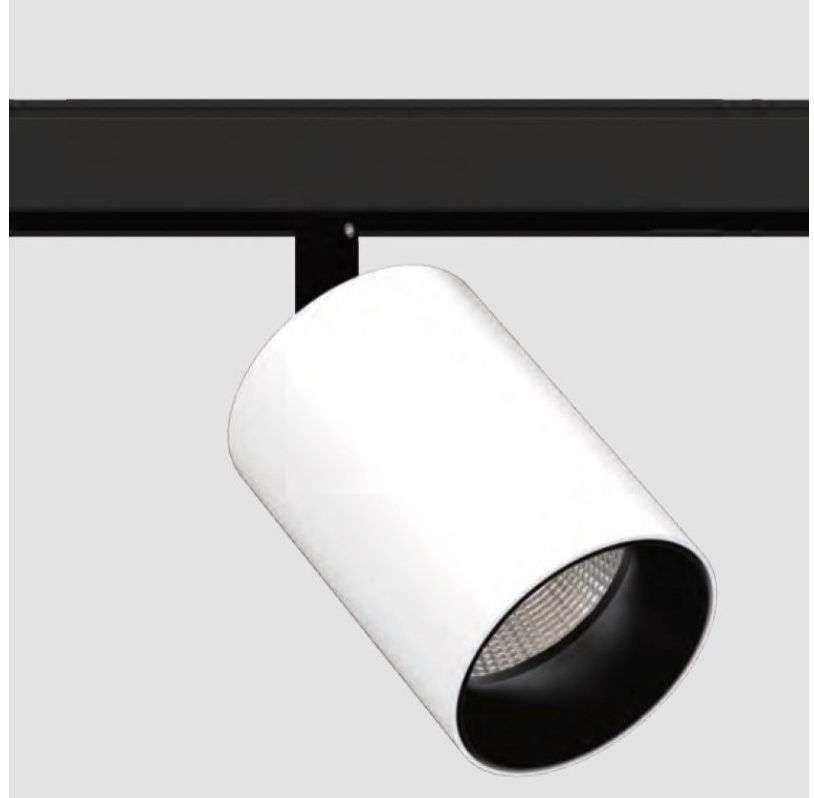

1. To build a product code in our configurator select the specify button on the base model # product page
2. To build a manual product code on this datasheet choose from the options listed below in blue font and add the suffix to the base model #

GENERAL

Series: Centriq
Subseries: Centriq for Clicktrack
Brand: Prolicht
Division: Architectural
Mounting Type: Track
Mounting Location: Ceiling
Subcategory: Spots

PHYSICAL

Shape: Cylinder
Diameter (mm): 55
Diameter (in): 2 ³/₁₆
Length (mm): 170
Length (in): 6 ¹/₁₆
Height (mm): 112
Height (in): 4 ⁷/₁₆
Light Distribution: Adjustable / Direct
Fixture Finish: SSR / BKV / CWI / CRY / HAB / UFT / ITA / RUA / FTG / MYG / LOD / PUS / FRO / FUP / KIA / POP / BLS / SPG / MEY / GOH / GUM / CHC / COM / ABZ / JAG / OBR / MOS / ROR
Fixture Material: Aluminum

ELECTRICAL

Lamp Type: LED (Zhaga Standard)
Input Wattage (W): 12
Total Output Wattage (W): 10.9
Dimming: Non-Dimmable
Driver Included: No
Driver Location: Remote
Driver Type: Constant Voltage - Universal
Driver Class: Class 2
Input Voltage (V): 48
Constant Current (MA): 580
Upon Request: 0-10Vdc dimming / DALI dimming

LED

Number of LEDs: 1
Color Temperature (°K): 2700 / 3000 / 4000
Max. Delivered Lumen (lm): 750 / 780 / 840
CRI: >90 CRI

OPTICAL

Reflector°: 17 / 33 / 46
Optic°: 15 / 25 / 35
Adjustability: Rotational 360°; Tilt 90° (±45°)

RATINGS AND CERTIFICATIONS

Certified By: Certified for North American Standards
IP rating: IP20