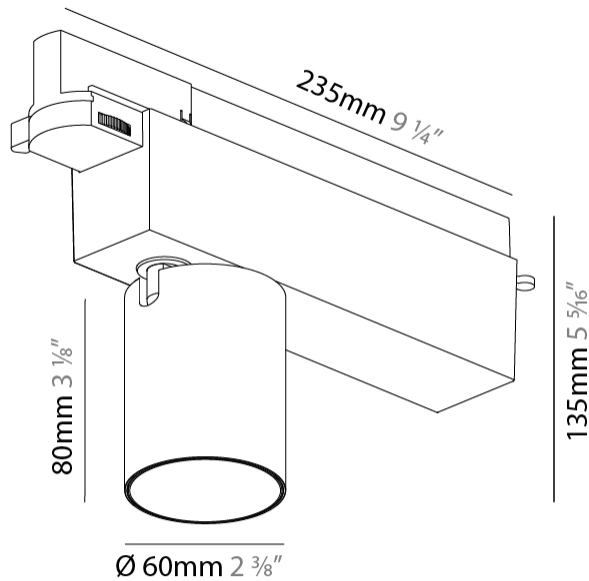

GENERAL

Series: Centriq
Subseries: Centriq 60
Brand: Prolicht
Division: Architectural
Mounting Type: Track
Mounting Location: Ceiling
Subcategory: Spots

PHYSICAL

Shape: Cylinder
Diameter (mm): 60
Diameter (in): 2 3/8
Length (mm): 235
Length (in): 9 1/4
Height (mm): 135
Height (in): 5 5/16
Light Distribution: Adjustable / Direct
Weight (kg): 0.7
Weight (lbs): 1.54
Installation Requirement: Track or profile system
Fixture Finish: SSR / BKV / CWI / CRY / HAB / UFT / ITA / RUA / FTG / MYG / LOD / PUS / FRO / FUP / KIA / POP / BLS / SPG / MEY / GOH / GUM / CHC / COM / ABZ / JAG / OBR / MOS / ROR
Fixture Material: Aluminum Die Cast

ELECTRICAL

Lamp Type: LED (Zhaga Standard)
Input Wattage (W): 12 / 15
Total Output Wattage (W): 10.8 / 13.5
Dimming: Tri-Mode (Non-Dimming and Phase Dimming (120Vac only) and 0-10V Dimming)
Driver Included: Yes
Driver Location: Integrated
Driver Type: Constant Current - Universal
Driver Class: Class 2
Input Voltage (V): 120 - 277
Constant Current (MA): 350

LED

Number of LEDs: 1
Color Temperature (°K): 2700 / 3000 / 3500 / 4000
Max. Delivered Lumen (lm): 520 / 580 / 627 / 640
Nominal Lumen (lm): 960 / 1070 / 1156 / 1180
CRI: >90 CRI
Lamp Life (hrs): 50000
Upon Request: Special Color Temperature Special Led

OPTICAL

Beam Angle: 8
Adjustability: Rotational 340°; Tilt 90°
Upon Request: Special Beam Angles

RATINGS AND CERTIFICATIONS

Certified By: Certified for North American Standards
IP rating: IP20