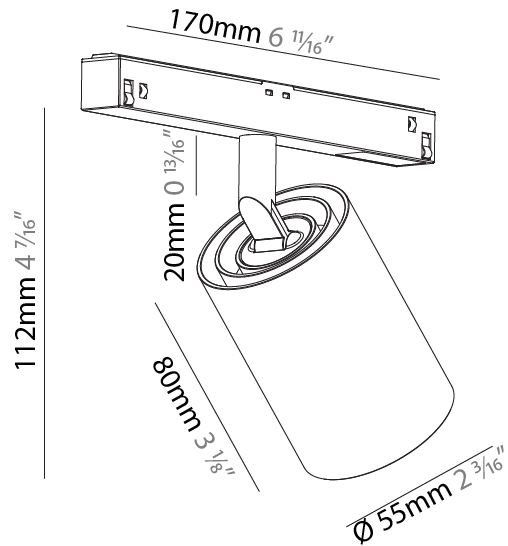

1. To build a product code in our configurator select the specify button on the base model # product page
2. To build a manual product code on this datasheet choose from the options listed below in blue font and add the suffix to the base model #

GENERAL

Series: Centriq
Subseries: Centriq for Clicktrack
Brand: Prolicht
Division: Architectural
Mounting Type: Track
Mounting Location: Ceiling
Subcategory: Spots

PHYSICAL

Shape: Cylinder
Diameter (mm): 55
Diameter (in): 2 ³/₁₆
Length (mm): 170
Length (in): 6 ¹/₁₆
Height (mm): 112
Height (in): 4 ⁷/₁₆
Light Distribution: Adjustable / Direct
Fixture Finish: SSR / BKV / CWI / CRY / HAB / UFT / ITA / RUA / FTG / MYG / LOD / PUS / FRO / FUP / KIA / POP / BLS / SPG / MEY / GOH / GUM / CHC / COM / ABZ / JAG / OBR / MOS / ROR
Fixture Material: Aluminum

ELECTRICAL

Lamp Type: LED (Zhaga Standard)
Input Wattage (W): 12
Total Output Wattage (W): 10.9
Dimming: Non-Dimmable
Driver Included: No
Driver Location: Remote
Driver Type: Constant Voltage - Universal
Driver Class: Class 2
Input Voltage (V): 48
Constant Current (MA): 580
Upon Request: 0-10Vdc dimming / DALI dimming

LED

Number of LEDs: 1
Color Temperature (°K): 2700 / 3000 / 4000
Max. Delivered Lumen (lm): 750 / 780 / 840
CRI: >90 CRI

OPTICAL

Reflector°: 17 / 33 / 46
Optic°: 15 / 25 / 35
Adjustability: Rotational 360°; Tilt 90° (±45°)

RATINGS AND CERTIFICATIONS

Certified By: Certified for North American Standards
IP rating: IP20