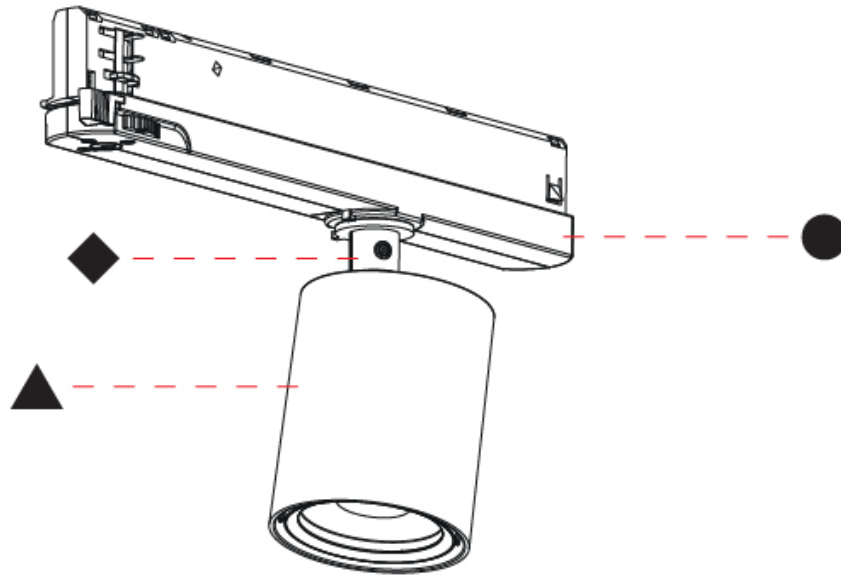

CENTRIQ IN TRACK

A3T215-

PROJECT _____

TYPE _____

SPECIFIER _____

QUANTITY _____

DATE _____

A